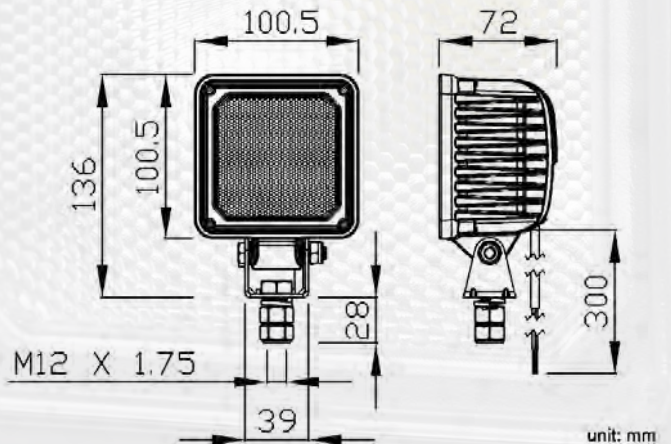

LED WORK LIGHT

Part Number LV315CC-40

IP67
CE

LED WORK LIGHT

The LED Work Lights by ACOT500 are ideal for illuminating work areas around your vehicle for increased safety and visibility. With its powerful wide angle beam, this versatile LED Work Light is perfect for occupational and recreational uses.

DESCRIPTION

- Choice of 40° or 60° beam spread
- IP67 rated: Dustproof and Waterproof
- 1 x 15 Watt LED
- 40° Degree Version: 1905 lumen/m₂ @12V
- 60° Degree Version: 1336 lumen/m₂ @12V
- Diecast aluminium housing
- Operating Temperature: -25°C to 75°C
- Reverse Polarity and Voltage Spike Protected
- Polycarbonate lens
- Stainless Steel Mounting Bracket set included
- **Dimensions:** H100.5mm x D72mm x W100.5mm (excluding mounting bracket)