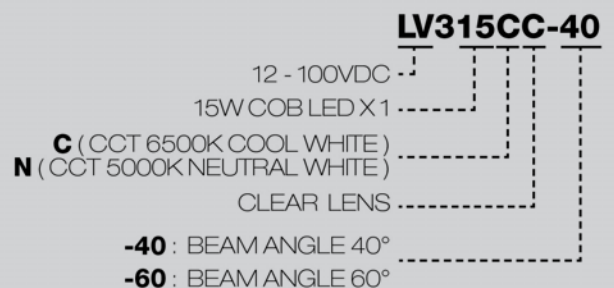

LED WORK LIGHT

Part Number LV315CC-40

IP67
CE

LED WORK LIGHT

The LED Work Lights by ACOT500 are ideal for illuminating work areas around your vehicle for increased safety and visibility. With its powerful wide angle beam, this versatile LED Work Light is perfect for occupational and recreational uses.

DESCRIPTION

- Choice of 40° or 60° beam spread
- IP67 rated: Dustproof and Waterproof
- 1 x 15 Watt LED
- 40° Degree Version: 1905 lumen/m₂ @12V
- 60° Degree Version: 1336 lumen/m₂ @12V
- Diecast aluminium housing
- Operating Temperature: -25°C to 75°C
- Reverse Polarity and Voltage Spike Protected
- Polycarbonate lens
- Stainless Steel Mounting Bracket set included
- **Dimensions:** H100.5mm x D72mm x W100.5mm (excluding mounting bracket)